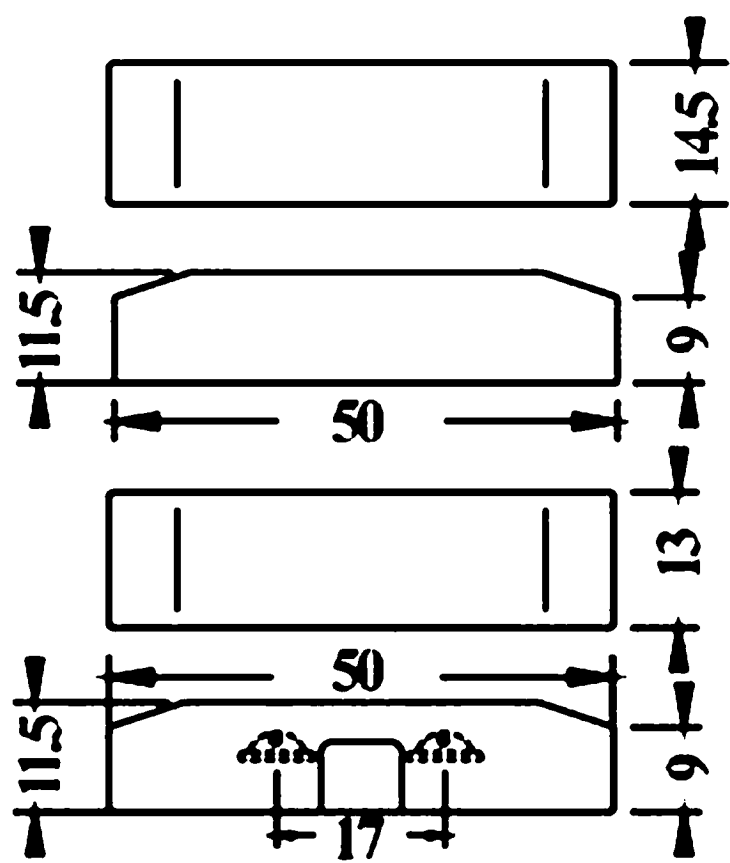

### Specification:

- Rated current: 300(mA)
- Rated Voltage(VDC): 200
- Active Gap(mm):  $\geq 17 \leq 25$
- Rated Power: 3(W)
- G.W.(kgs): 9.5
- QTY(pcs): 400
- Meas(mm): 300\*250\*320

			<b>DSW</b> NINGBO DSW AUDIO & SECURITY EQUIPMENT <a href="http://www.dswbrand.com">http://www.dswbrand.com</a>	
			<b>Magnetic Contacts</b>	
			<b>MCS-3402</b>	
No.	DESCRIPTION	APPROVED	DATE	UNIT
<small>TOLERANCES UNLESS NOTED OTHERWISE</small> X .X ± .XX ± .XXX ± 90° FORMED ±2° ANGLES ±1° FIRST ANGLE PROJECTION		APPROVALS		DWG NO.
		DRAWN	DATE	
		CHECKED		mm
		APPROVED	04.01.16	SCALE NOT TO SCALE
				SHEET
				VER 1.0

1 2 3 4 5 6 7 8