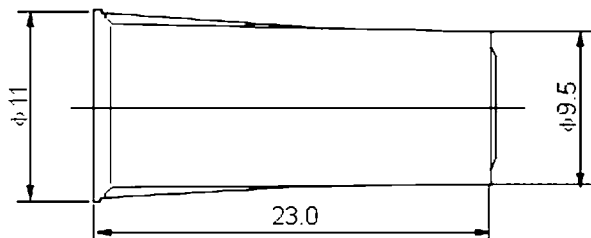

Magnet

Specification:

- Type: Recessed Mounted
- Contact Type: Closed Loop
- Contact Rating : Breakdown Voltage 100v / Max.
  Switch Current 0.5A
- Opera. Gap: 1 Inch
- Magnet:
- Lead Wire: Standard 18
- Housing: White , Brown , Grey
- Dim: 18.7mm(dia.)*32mm
- Listings: CE
- Remark: A: Open or C: Closed & Open

			DSW NINGBO DSW AUDIO & SECURITY EQUIPMENT http://www.dswbrand.com		
			Magnetic Contacts		
No.	DESCRIPTION	APPROVED	DATE	MCR-1901	
TOLERANCES UNLESS NOTED OTHERWISE X ± XX ± XXX ± 90° FORMED ±2° ANGLES ±1° FIRST ANGLE PROJECTION		APPROVALS		UNIT	DWG NO.
				mm	
		APPROVED	04.01.16	SCALE	NOT TO SCALE
				SHEET	VER 1.0