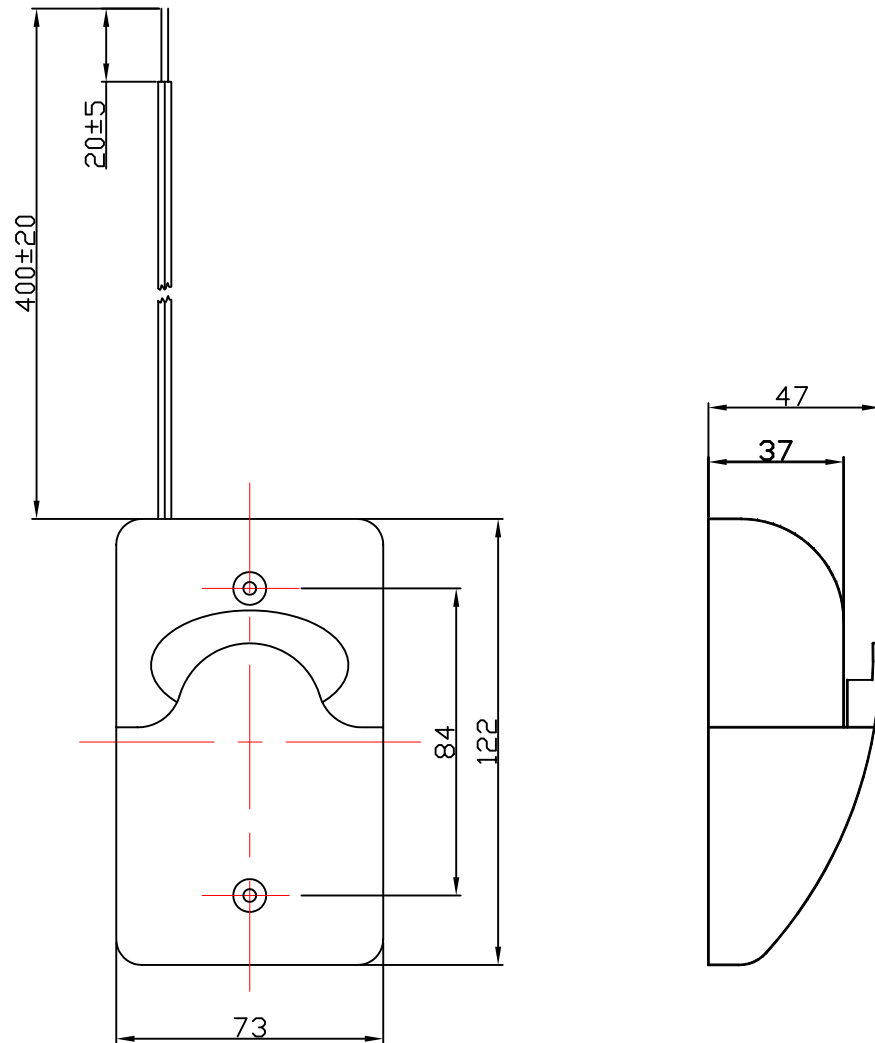

Specification (Test Condition, 25°C)

1. Housing Material/ Color..... ABS / White
2. Rated Voltage 12 VDC
3. Range Voltage 6 --15 VDC
4. S.P.L. min.100 dB(at 1 meter, 12VDC)
5. Tone Nature Siren
6. Current Draw 250 mA Max.(at 12 VDC)
7. Operating Temperature range -20 ~ +55°C
8. Wires Connection Red +12V
..... Black GND
9. Weight 95±5 g

				DSW NINGBO DSW AUDIO & SECURITY EQUIPMENT <small>http://www.dswbrand.com fax:+86(574)87264906</small>	
				Piezo Alarm	
				EPA-73	
No.		DESCRIPTION	APPROVED	DATE	
TOLERANCES UNLESS NOTED OTHERWISE		APPROVALS		DATE	
.X ±		DRAWN			UNIT
.XX ±		CHECKED			mm
.XXX ±		APPROVED			DWG NO.
90° FORMED ±3°				04.02.26	E7.840.018.01G
ANGLES ±1°				SCALE	SHEET
FIRST ANGLE PROJECTION				NOT TO SCALE	VER 1.0