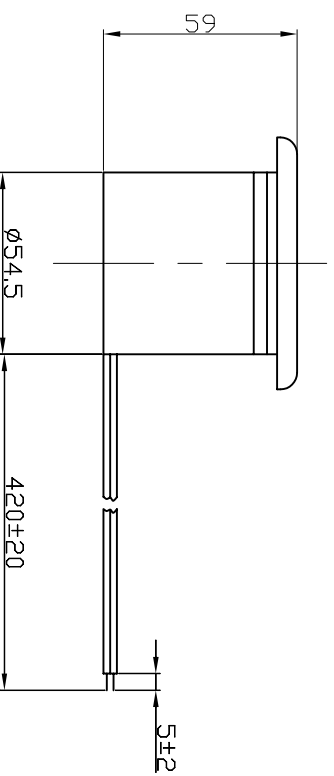

Specification

(Test Condition, 25°C)

- 1. Housing Material/ Color..... ABS / Black
- 2. Rated Voltage 12 VDC
- 3. Range Voltage 6~14 VDC
- 4. S.P.L. 110±3 dB(at 30 cm. 12VDC)
- 5. Tone Nature Siren
- 6. Current Draw 260mA Max. (at 12 VDC)
- 7. Load Test 8 Hours (at 12 VDC)
- 8. Heat Test 8 Hours (at 60°C)
- 9. Operating Temperature range -20 ~ +60°C
- 10. Wires Connection Red +12V
..... Black GND
- 11. Weight 90 ±10 g

No.		DESCRIPTION		DATE	UNIT	
DRAWN		APPROVED		DATE	SCALE	
CHECKED		APPROVALS		DATE	NOT TO SCALE	
FIRST ANGLE PROJECTION		APPROVED		04.02.14	7	
					8	
DSW NINGBO DSW AUDIO & SECURITY EQUIPMENT http://www.dswbrand.com				Piezo Alarm EPA-54		
X XX XXX 90° FORMED ±2° ANGLES ±°		DRAWN CHECKED APPROVED		DWG. NO. E7.840.023		SHEET VER. 1.0