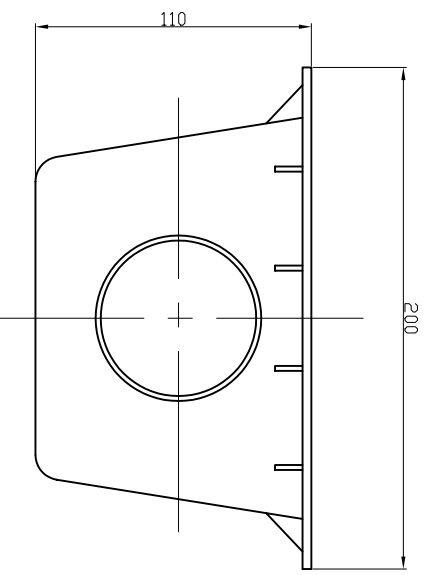

Specification (Test Condition, 25°C)

- 1. Housing Material ABS with Metal case
- 2. Power Rating RMS 15W
- 3. Power Rating Peak 20 W
- 4. Rated Voltage 12 VDC
- 5. Range Voltage 6-14 VDC
- 6. S.P.L. 110+/- 3 dB(at 1 meter, 12VDC)
- 7. Tone Nature
- 8. Current Draw 900 mA Max. (at 12 VDC)
- 9. Load Test 8 Hours (at 12 VDC)
- 10. Heat Test 8 Hours (at 85°C)
- 11. Flash rate..... 80/per minutes±15
- 12. Operating Temperature range -20 ~ +85°C
- 13. Weight 790±30

DSW NINGBO DSW AUDIO & SECURITY EQUIPMENT <small>http://www.dswbrand.com fax: +86(574)87264906</small>		UNIT		SCALE		SHEET		VER	
Armored Siren		mm		NOT TO SCALE		E5.840.010		1.0?	
EAS-2015		DRAWN		APPROVED		DATE		DATE	
NO. OF OVERHAULS		CHECKED		APPROVED		DATE		DATE	
X		X		X		X		X	
90° FORMED ±2°		FIRST ANGLE PROJECTION		APPROVED		04.01.09?		04.01.09?	