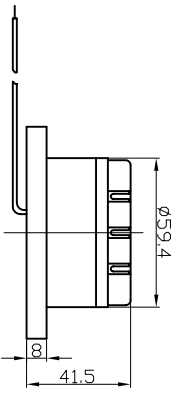

Specification (Test Condition, 25°C)

- 1. Housing Material ABS with Metal case
- 2. Power Rating RMS 15W
- 3. Power Rating Peak 20 W
- 4. Rated Voltage 12 VDC
- 5. Range Voltage 6-14 VDC
- 6. S.P.L. 110+/- 3 dB(at 1 meter, 12VDC)
- 7. Tone Nature
- 8. Current Draw 900 mA Max. (at 12 VDC)
- 9. Load Test 8 Hours (at 12 VDC)
- 10. Heat Test 8 Hours (at 85°C)
- 11. Flash rate..... 80/per minutes±15
- 12. Operating Temperature range -20 ~ +85°C
- 13. Weight 790±30

DSW NINGBO DSW AUDIO & SECURITY EQUIPMENT <small>http://www.dswbrand.com fax: +86(574)87264906</small>		UNIT		SCALE		SHEET		VER	
Armored Siren		mm		NOT TO SCALE		E5.840.010		1.0?	
EAS-2015		DRAWN		APPROVED		DATE		DATE	
NO. OF OVERHAULS		CHECKED		APPROVED		DATE		DATE	
X		X		X		X		X	
90° FORMED ±2°		FIRST ANGLE PROJECTION		APPROVED		04.01.09?		04.01.09?	