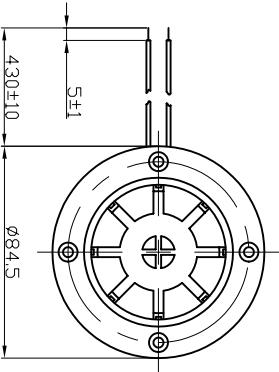

Specification (Test Condition, 25°C)

- 1. Housing Material ABS with Metal case
- 2. Power Rating RMS 15W
- 3. Power Rating Peak 20 W
- 4. Rated Voltage 12 VDC
- 5. Range Voltage 6-14 VDC
- 6. S.P.L. 110+/- 3 dB(at 1 meter, 12VDC)
- 7. Tone Nature
- 8. Current Draw 900 mA Max. (at 12 VDC)
- 9. Load Test 8 Hours (at 12 VDC)
- 10. Heat Test 8 Hours (at 85°C)
- 11. Flash rate..... 80/per minutes±15
- 12. Operating Temperature range -20 ~ +85°C
- 13. Weight 790±30

DSW NINGBO DSW AUDIO & SECURITY EQUIPMENT <small>http://www.dswbrand.com fax: +86(574)87264906</small>		UNIT		SCALE		SHEET		VER	
Armored Siren		mm		NOT TO SCALE		E5.840.010		1.0?	
EAS-2015		DRAWN		APPROVED		DATE		DATE	
NO. OF OVERHAULS		CHECKED		APPROVED		DATE		DATE	
X		X		X		X		X	
90° FORMED ±2°		FIRST ANGLE PROJECTION		APPROVED		04.01.09?		04.01.09?	