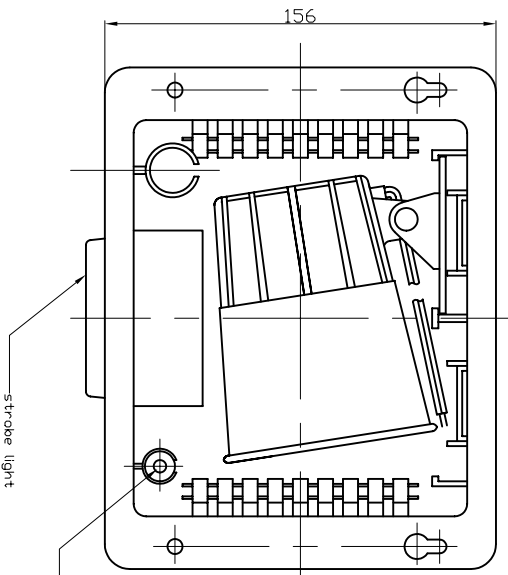

Specification (Test Condition, 25°C)

- 1. Housing Material ABS with Metal case
- 2. Power Rating RMS 15W
- 3. Power Rating Peak 20 W
- 4. Rated Voltage 12 VDC
- 5. Range Voltage 6-14 VDC
- 6. S.P.L. 110+/- 3 dB(at 1 meter, 12VDC)
- 7. Tone Nature
- 8. Current Draw 900 mA Max. (at 12 VDC)
- 9. Load Test 8 Hours (at 12 VDC)
- 10. Heat Test 8 Hours (at 85°C)
- 11. Flash rate..... 80/per minutes±15
- 12. Operating Temperature range -20 ~ +85°C
- 13. Weight 790±30

DSW NINGBO DSW AUDIO & SECURITY EQUIPMENT <small>http://www.dswbrand.com fax: +86(574)87264906</small>		UNIT		SCALE		SHEET		VER	
Armored Siren		mm		NOT TO SCALE		E5.840.010		1.0?	
EAS-2015		DRAWN		APPROVED		DATE		DATE	
NO. OF OVERHAULS		CHECKED		APPROVED		DATE		DATE	
X		X		X		X		X	
90° FORMED ±2°		FIRST ANGLE PROJECTION		APPROVED		04.01.09?		04.01.09?	