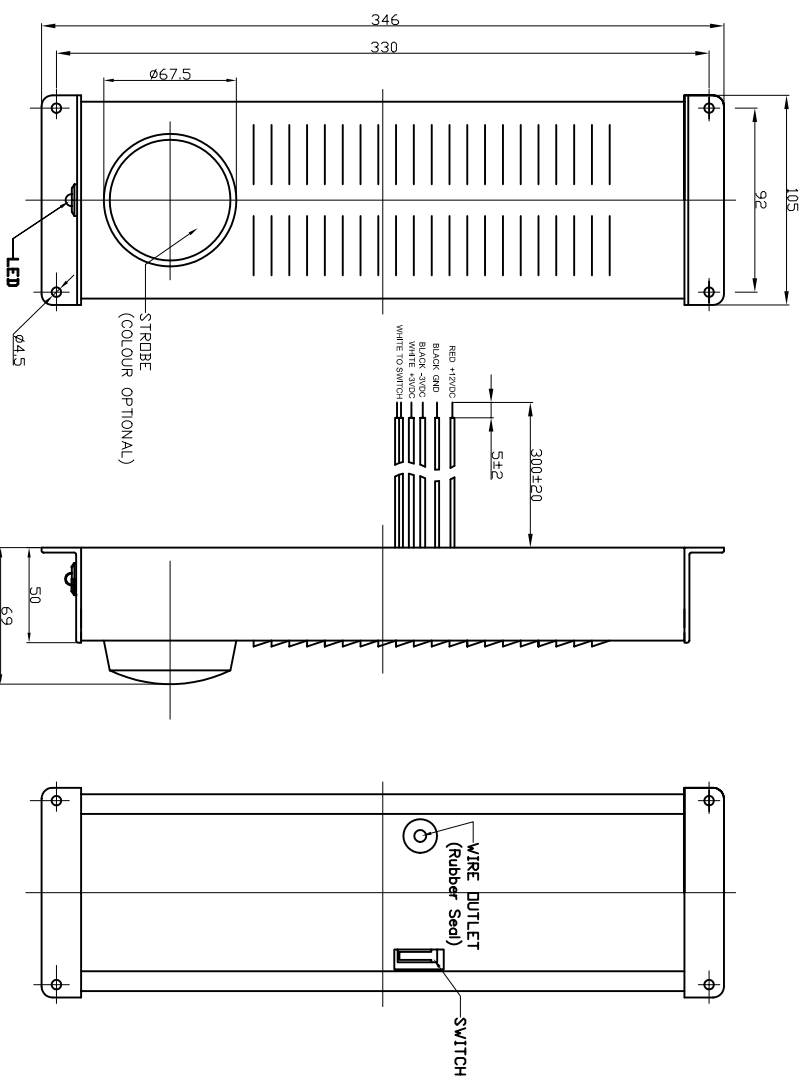

Specification

(Test Condition, 25°C)

- Housing Material/ Color Metal / White
- Rated Voltage 12 VDC
- Range Voltage 6--14 VDC
- S.P.L. min. 115±3 dB(at 1 meter, 12VDC)
- Tone Nature Siren
- Current Draw 1400 mA Max. (at 12 VDC)
- Resonant Frequency 1.5 -- 4.0KHz
- Strobe light current Draw 150mA Max(at 12VDC)
- Strobe light Resonant Frequency 1-2Hz
- Operating life 200Hours Continuous Duty at 12VDC
- Load Test 8 Hours (at 12 VDC)
- Heat Test 8 Hours (at 85°C)
- Operating Temperature range -20 ~ +85°C
- Wires Connection Red +12VDC
..... Black GND
..... Black -3VDC
..... White +3VDC
..... White To Switch
- Weight 1380 ±20 g

No.		DESCRIPTION	APPROVED	DATE	DSW NINGBO DSW AUDIO & SECURITY EQUIPMENT http://www.dswbrand.com	
DESIGNER'S SIGNATURE						
DRAWN		APPROVALS		DATE	Armored Siren	
CHECKED					EAS-346F	
FIRST ANGLE PROJECTION		APPROVED		04.03.19	SCALE	DWG. NO.
					NOT TO SCALE	E5.840.003
					SHEET	VER 1.0