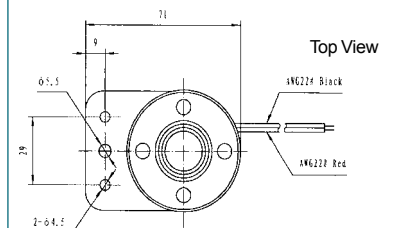

Color Black
ABS Housing Material

DIMENSIONS

all dimensions are in mm

* Value applying at rated voltage

EPA-52S SERIES PIEZO ALARM

Model No EPA-52S1-12V EPA-52S1-24V

| | | |
|---------------------------|----------------------------|----------------------------|
| Rated Voltage | 12 VDC | 24VDC |
| Operating Voltage | 8~15 VDC | 12~24VDC |
| Max. Rated Current | 280mA/12VDC | 200mA/24 VDC |
| Min. Sound Pressure Level | 105dB at 12VDC/100cm | 105dB at 24VDC/100cm |
| Resonant Frequency | 1.5~3.5KHz | 1.5~3.5KHz |
| Tone Nature | Warble | Warble |
| Operating Temperature | -20 ~ +60 _i ± | -20 ~ +60 _i ± |
| Store Temperature | -30 ~ +70 _i ± | -30 ~ +70 _i ± |
| Weight | 80g | 55g |
| N.W / G.W | 8 / 9 Kgs | 6 / 7 Kgs |
| Meas / QTY | 46 x 29.5 x 35cm / 150 pcs | 46 x 29.5 x 35cm / 150 pcs |

Color Black
ABS Housing Material
Steel Tab Mounted

DIMENSIONS

all dimensions are in mm

* Value applying at rated voltage

EPA-85S SERIES PIEZO ALARM

Model No EPA-85S1-12V

| | |
|---------------------------|------------------------------|
| Rated Voltage | 12 VDC |
| Operating Voltage | 6~15 VDC |
| Max. Rated Current | 100mA |
| Min. Sound Pressure Level | 104 _i ±3dB /100cm |
| Resonant Frequency | 3.3 _i ±0.5KHz |
| Tone Nature | Warble |
| Operating Temperature | -20 ~ +60 _i ± |
| Store Temperature | -30 ~ +70 _i ± |
| Weight | 85g |
| N.W / G.W | 12 / 13 Kgs |
| Meas / QTY | 44.5 x 24 x 33cm / 140 pcs |

Color White
ABS Housing Material
Piezo Screamer

DIMENSIONS

all dimensions are in mm

* Value applying at rated voltage