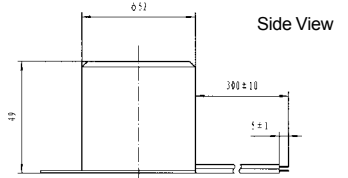

Color Black
ABS Housing Material

DIMENSIONS

all dimensions are in mm

* Value applying at rated voltage

EPA-52S SERIES PIEZO ALARM

Model No EPA-52S1-12V EPA-52S1-24V

| | | |
|---------------------------|----------------------------|----------------------------|
| Rated Voltage | 12 VDC | 24VDC |
| Operating Voltage | 8~15 VDC | 12~24VDC |
| Max. Rated Current | 280mA/12VDC | 200mA/24 VDC |
| Min. Sound Pressure Level | 105dB at 12VDC/100cm | 105dB at 24VDC/100cm |
| Resonant Frequency | 1.5~3.5KHz | 1.5~3.5KHz |
| Tone Nature | Warble | Warble |
| Operating Temperature | -20 ~ +60 _i ± | -20 ~ +60 _i ± |
| Store Temperature | -30 ~ +70 _i ± | -30 ~ +70 _i ± |
| Weight | 80g | 55g |
| N.W / G.W | 8 / 9 Kgs | 6 / 7 Kgs |
| Meas / QTY | 46 x 29.5 x 35cm / 150 pcs | 46 x 29.5 x 35cm / 150 pcs |

Color Black
ABS Housing Material
Steel Tab Mounted

DIMENSIONS

all dimensions are in mm

* Value applying at rated voltage

EPA-85S SERIES PIEZO ALARM

Model No EPA-85S1-12V

| | |
|---------------------------|------------------------------|
| Rated Voltage | 12 VDC |
| Operating Voltage | 6~15 VDC |
| Max. Rated Current | 100mA |
| Min. Sound Pressure Level | 104 _i ±3dB /100cm |
| Resonant Frequency | 3.3 _i ±0.5KHz |
| Tone Nature | Warble |
| Operating Temperature | -20 ~ +60 _i ± |
| Store Temperature | -30 ~ +70 _i ± |
| Weight | 85g |
| N.W / G.W | 12 / 13 Kgs |
| Meas / QTY | 44.5 x 24 x 33cm / 140 pcs |