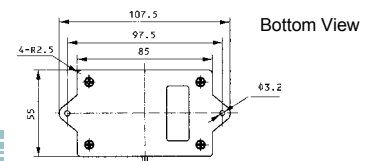

Color Black
ABS Housing Material
Steel Tab Mounted

DIMENSIONS

all dimensions are in mm

* Value applying at rated voltage

EPA-85S SERIES PIEZO ALARM

Model No EPA-85S1-12V

| | |
|---------------------------|------------------------------|
| Rated Voltage | 12 VDC |
| Operating Voltage | 6~15 VDC |
| Max. Rated Current | 100mA |
| Min. Sound Pressure Level | 104 _i ±3dB /100cm |
| Resonant Frequency | 3.3 _i ±0.5KHz |
| Tone Nature | Warble |
| Operating Temperature | -20 ~ +60 _i ± |
| Store Temperature | -30 ~ +70 _i ± |
| Weight | 85g |
| N.W / G.W | 12 / 13 Kgs |
| Meas / QTY | 44.5 x 24 x 33cm / 140 pcs |

Color White
ABS Housing Material
Piezo Screamer

DIMENSIONS

all dimensions are in mm

* Value applying at rated voltage