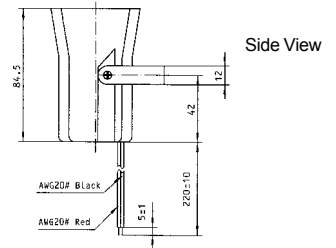

Color Black
ABS Housing Material

DIMENSIONS

all dimensions are in mm

* Value applying at rated voltage

EPA-52S SERIES PIEZO ALARM

Model No EPA-52S1-12V EPA-52S1-24V

| | | |
|---------------------------|----------------------------|----------------------------|
| Rated Voltage | 12 VDC | 24VDC |
| Operating Voltage | 8~15 VDC | 12~24VDC |
| Max. Rated Current | 280mA/12VDC | 200mA/24 VDC |
| Min. Sound Pressure Level | 105dB at 12VDC/100cm | 105dB at 24VDC/100cm |
| Resonant Frequency | 1.5~3.5KHz | 1.5~3.5KHz |
| Tone Nature | Warble | Warble |
| Operating Temperature | -20 ~ +60 _i ± | -20 ~ +60 _i ± |
| Store Temperature | -30 ~ +70 _i ± | -30 ~ +70 _i ± |
| Weight | 80g | 55g |
| N.W / G.W | 8 / 9 Kgs | 6 / 7 Kgs |
| Meas / QTY | 46 x 29.5 x 35cm / 150 pcs | 46 x 29.5 x 35cm / 150 pcs |

Color Black
ABS Housing Material
Steel Tab Mounted

DIMENSIONS

all dimensions are in mm

* Value applying at rated voltage

EPA-85S SERIES PIEZO ALARM

Model No EPA-85S1-12V

| | |
|---------------------------|------------------------------|
| Rated Voltage | 12 VDC |
| Operating Voltage | 6~15 VDC |
| Max. Rated Current | 100mA |
| Min. Sound Pressure Level | 104 _i ±3dB /100cm |
| Resonant Frequency | 3.3 _i ±0.5KHz |
| Tone Nature | Warble |
| Operating Temperature | -20 ~ +60 _i ± |
| Store Temperature | -30 ~ +70 _i ± |
| Weight | 85g |
| N.W / G.W | 12 / 13 Kgs |
| Meas / QTY | 44.5 x 24 x 33cm / 140 pcs |

Color White
ABS Housing Material
Piezo Screamer

DIMENSIONS

all dimensions are in mm

* Value applying at rated voltage