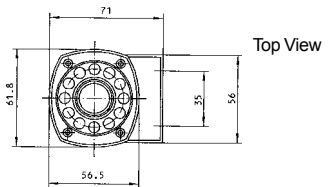

Color Black
ABS Housing Material

DIMENSIONS

all dimensions are in mm

* Value applying at rated voltage

EPA-52S SERIES PIEZO ALARM

Model No EPA-52S1-12V EPA-52S1-24V

| | | |
|---------------------------|----------------------------|----------------------------|
| Rated Voltage | 12 VDC | 24VDC |
| Operating Voltage | 8~15 VDC | 12~24VDC |
| Max. Rated Current | 280mA/12VDC | 200mA/24 VDC |
| Min. Sound Pressure Level | 105dB at 12VDC/100cm | 105dB at 24VDC/100cm |
| Resonant Frequency | 1.5~3.5KHz | 1.5~3.5KHz |
| Tone Nature | Warble | Warble |
| Operating Temperature | -20 ~ +60 _i ± | -20 ~ +60 _i ± |
| Store Temperature | -30 ~ +70 _i ± | -30 ~ +70 _i ± |
| Weight | 80g | 55g |
| N.W / G.W | 8 / 9 Kgs | 6 / 7 Kgs |
| Meas / QTY | 46 x 29.5 x 35cm / 150 pcs | 46 x 29.5 x 35cm / 150 pcs |

Color Black
ABS Housing Material
Steel Tab Mounted

DIMENSIONS

all dimensions are in mm

* Value applying at rated voltage

EPA-85S SERIES PIEZO ALARM

Model No EPA-85S1-12V

| | |
|---------------------------|------------------------------|
| Rated Voltage | 12 VDC |
| Operating Voltage | 6~15 VDC |
| Max. Rated Current | 100mA |
| Min. Sound Pressure Level | 104 _i ±3dB /100cm |
| Resonant Frequency | 3.3 _i ±0.5KHz |
| Tone Nature | Warble |
| Operating Temperature | -20 ~ +60 _i ± |
| Store Temperature | -30 ~ +70 _i ± |
| Weight | 85g |
| N.W / G.W | 12 / 13 Kgs |
| Meas / QTY | 44.5 x 24 x 33cm / 140 pcs |