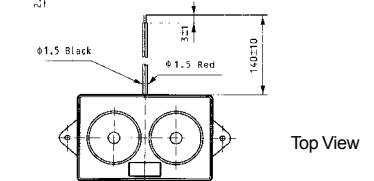

Color Black
ABS Housing Material
Steel Tab Mounted

DIMENSIONS

all dimensions are in mm

* Value applying at rated voltage

EPA-85S SERIES PIEZO ALARM

Model No EPA-85S1-12V

| | |
|---------------------------|------------------------------|
| Rated Voltage | 12 VDC |
| Operating Voltage | 6~15 VDC |
| Max. Rated Current | 100mA |
| Min. Sound Pressure Level | 104 _i ±3dB /100cm |
| Resonant Frequency | 3.3 _i ±0.5KHz |
| Tone Nature | Warble |
| Operating Temperature | -20 ~ +60 _i ± |
| Store Temperature | -30 ~ +70 _i ± |
| Weight | 85g |
| N.W / G.W | 12 / 13 Kgs |
| Meas / QTY | 44.5 x 24 x 33cm / 140 pcs |

Color White
ABS Housing Material
Piezo Screamer

DIMENSIONS

all dimensions are in mm

* Value applying at rated voltage