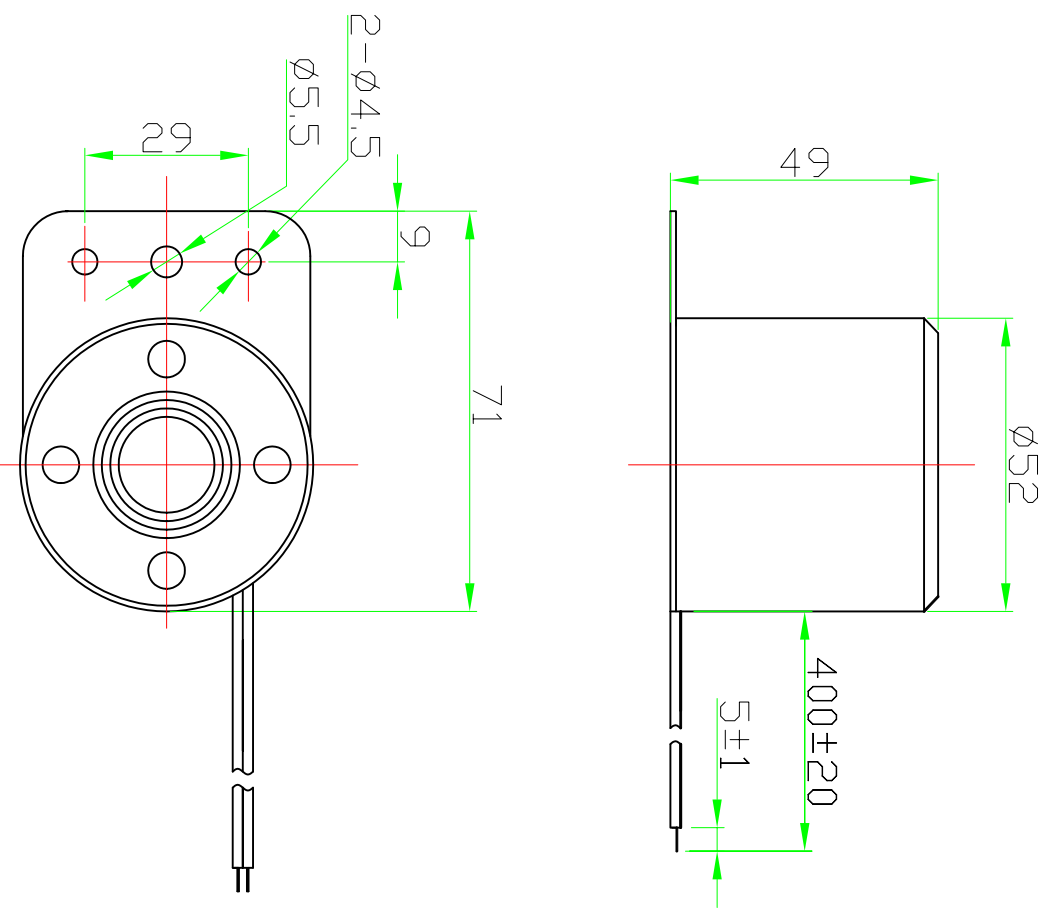

# Specification

(Test Condition, 25°C)

- 1. Housing Material/ Color..... ABS / Black
- 2. Rated Voltage ..... 12VDC
- 3. Range Voltage ..... 8-15 VDC
- 4. S.P.L. .... min. 105dB(at 1 meter, 12VDC)
- 5. Current Draw ..... 280 mA Max. (at12 VDC)
- 6. Tone Nature ..... Siren
- 7. Resonant Frequency..... 1.5-3.5KHz
- 8. Load Test ..... 8 Hours (at 12 VDC)
- 9. Heat Test ..... 8 Hours (at 60°C)
- 10. Operating Temperature range ..... -20 ~ +65°C
- 11. Wires Connection ..... Red +12V  
Black GND
- 12. Weight ..... 80 ±10 g

No.		DESCRIPTION		DATE	UNIT	
DRAWN		APPROVED		DATE	SCALE	
CHECKED		APPROVALS		DATE	NOT TO SCALE	
FIRST ANGLE PROJECTION		APPROVED		04.02.14	SHEET	
				04.02.14	VER 1.0	
<b>DSW</b> NINGBO DSW AUDIO & SECURITY EQUIPMENT <a href="http://www.dswbrand.com">http://www.dswbrand.com</a>				Piezo Alarm		E7.840.007
EPA-52				mm		